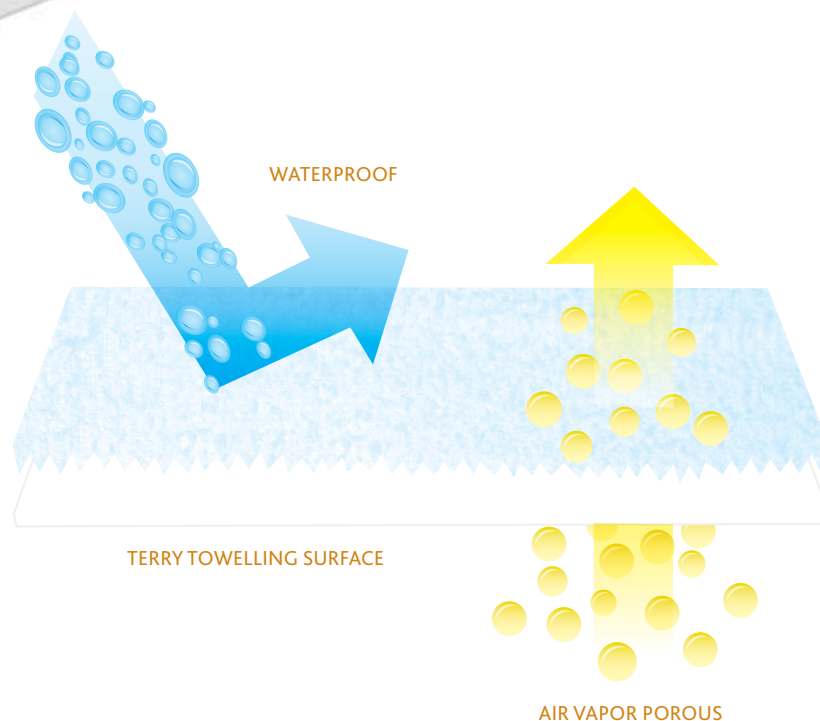

SUPER DELUXE

THE BEST VALUE IN BEDDING PROTECTION

Super Deluxe is a thin, air vapor porous, waterproof anti-allergy bed protector that offers superb quality and style at a great price.

Protect-A-Bed® Super Deluxe Bedding protectors are:

- Guaranteed to moderate temperature and enhance sleeping comfort
- Waterproof yet air vapor porous – acting the same way as human skin
- Effective in preventing bacteria and dust mites from breeding in your pillow & mattress (a major cause of asthma, eczema and rhinitis)
- Protects mattresses from stains (accidental spills, perspiration, bodily fluids)
- Fitted sheet style
- Machine washable and tumble dry medium
- Wash durability rating: > 50 washes
- Tested for harmful substances according to Oeko-Tex Standard 100

Available Sizes

- Twin
- Queen
- Twin XL
- King
- Double/Full

Our Five -Year Guarantee:

Protect-A-Bed® Super Deluxe is guaranteed for 5 years against fabric and manufacturing defect.

PROTECT-A-BED

Caber
Distributors Inc.

Protect-A-Bed™ Products have been classified as class 1 medical devices by the FDA & Health Canada.

PAB 11/07