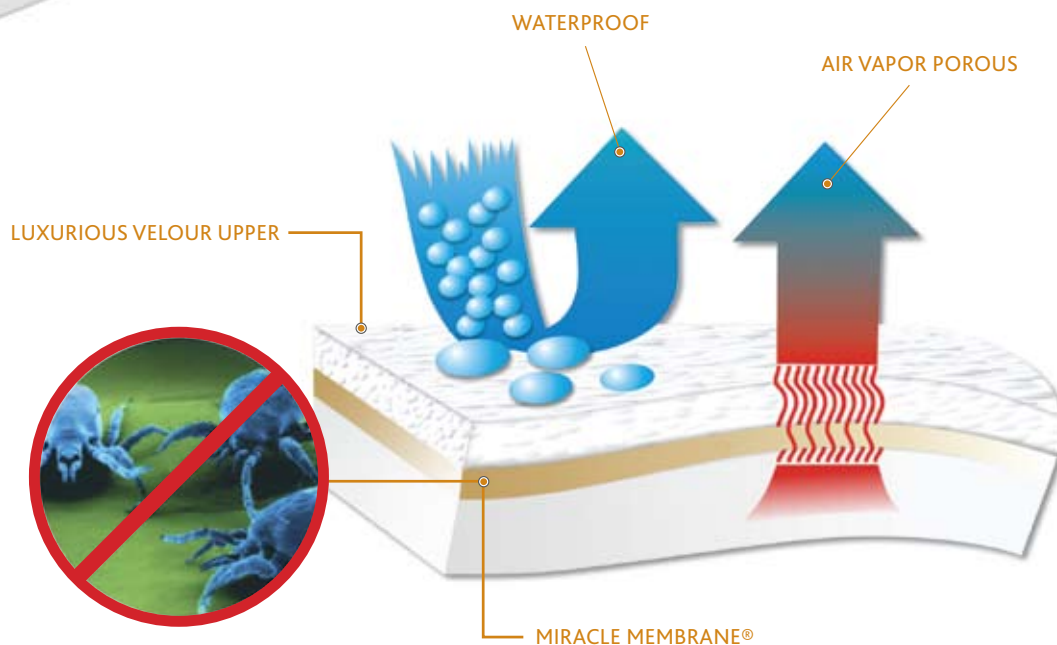

Plush

THE GOLD STANDARD IN BEDDING PROTECTION

The Plush Protect-A-Bed® mattress protector features all of the allergy-free health benefits of our Premium mattress protector but is 100% polyester with a soft, luxurious velour upper.

Rest Assured on Protect-A-Bed®'s Plus Mattress Protector:

- 100% polyester with a soft, luxurious velour upper
- Extra soft and very absorbent
- Especially helpful in cases of incontinence
- Effective in preventing bacteria and dust mites – a major cause of asthma, rhinitis as well as eczema – from breeding in your mattress.
- Easy to maintain – machine washable and tumble dry on hot.
- Can be used on all visco elastic, inner spring and latex mattresses
- Fitted sheet style
- Protects mattress from accidental stains – spills, perspiration, bodily fluids
- Can be sterilized at 121°C/250°F
- Expandable skirt ensures mattress protector fits any depth of mattress, from 8" to 20".

Our Ten Year Guarantee:

Protect-A-Bed® Plush is guaranteed for 10 years against fabric and manufacturing defect. When cover is sold and delivered with a new mattress from a authorized **Protect-A-Bed®** dealer, a **spillage warranty is also provided.**

Available in four sizes:

- Twin Size: 39"x75"x14"
- Full Size: 54"x75"x14"
- Queen Size: 60"x80"x14"
- King Size: 76"x80"x14"

PROTECT-A-BED®

Caber
Distributors Inc.